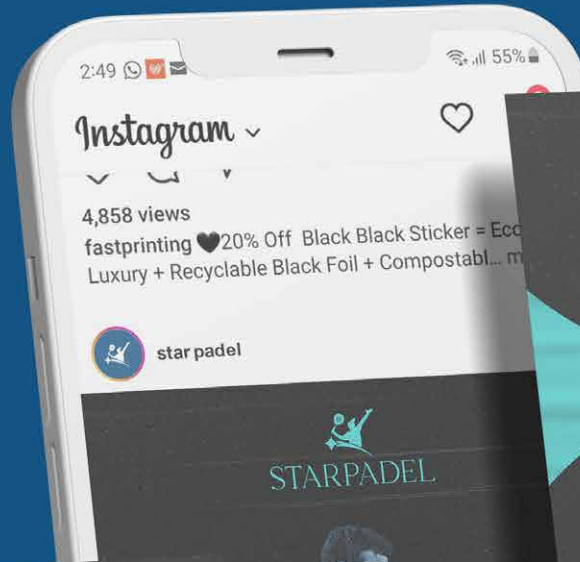

The Best Offers [More Products >](#)

				
Lenovo Vostro 15 3510 Laptop,	Fresh 32 Inch HD Smart LED	Lenovo Legion 5 Laptop, Intel	LG 32 Inch HD Smart LED TV	Asus X409FA-BV003T Laptop,

NUVIONICS

STARPADEL

STARPADEL