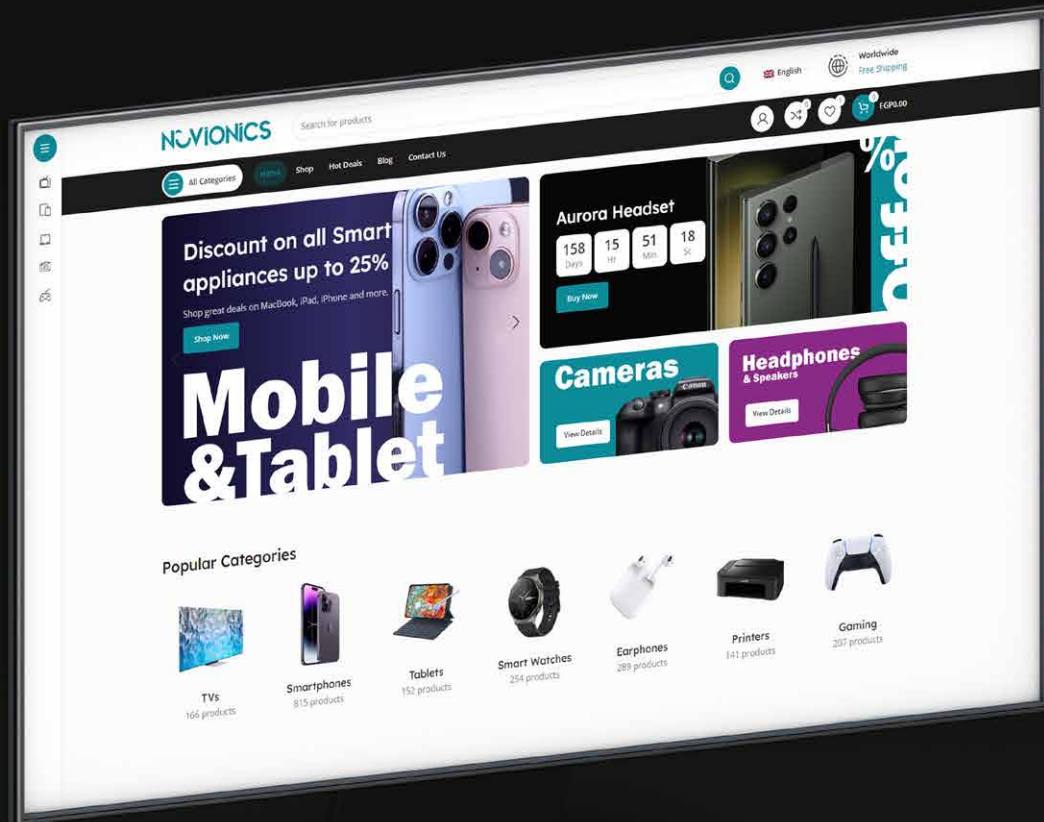

NEOVIONICS

Search for products

All Categories

Shop Hot Deals Blog Contact Us

Discount on all Smart appliances up to 25%

Shop great deals on MacBook, iPad, iPhone and more.

Shop Now

Mobile & Tablet

Aurora Headset

158	15	51	18
Days	HR	Min	Sec

Buy Now

Cameras

View Details

Headphones & Speakers

View Details

Popular Categories

TVs

166 products

Smartphones

815 products

Tablets

152 products

Smart Watches

254 products

Earphones

288 products

Printers

141 products

Gaming

207 products