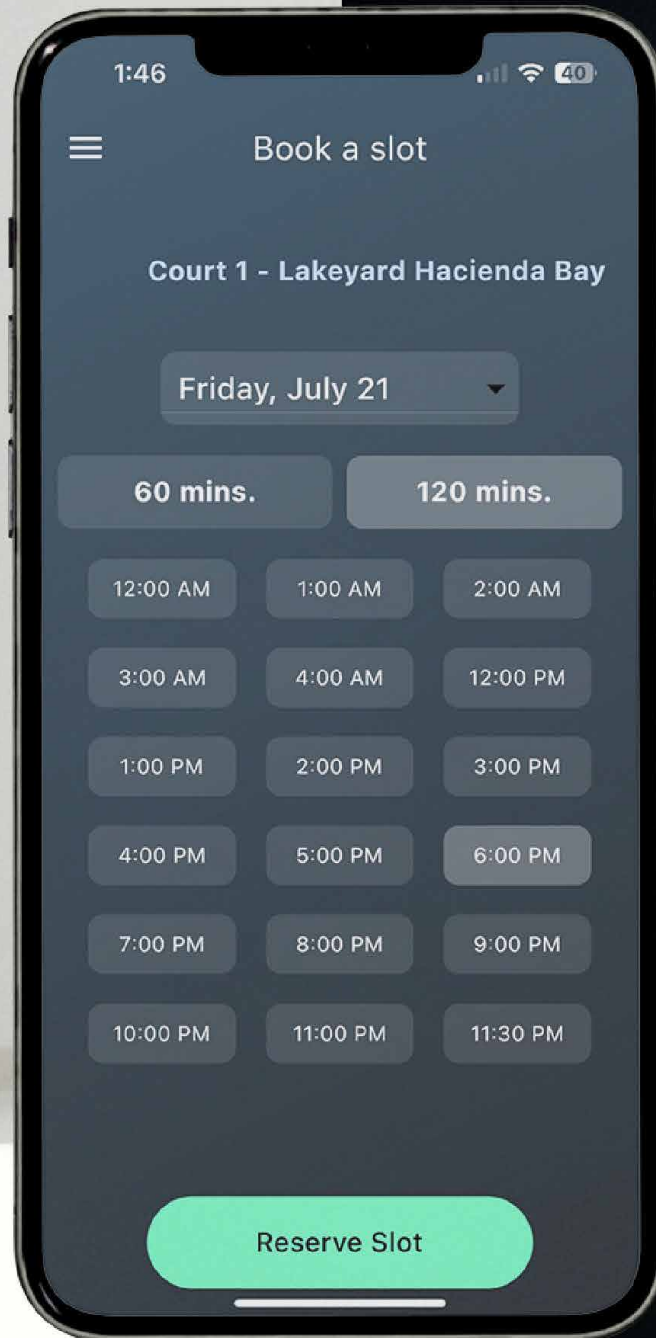

Hacienda Bay North Coast

STARPADEL

Opening Soon

Save the Date 22nd June 2023

Hacienda Bay North Coast

Opening Soon

Save the Date 22nd June 2023

Hacienda Bay North Coast

by andre.laham and 56 others

ridliners Winners 2022

- 2022 - Social Media Campaign - ... more

ment...

Book Your Court with Ease!

Download our App Today

1:45

40%